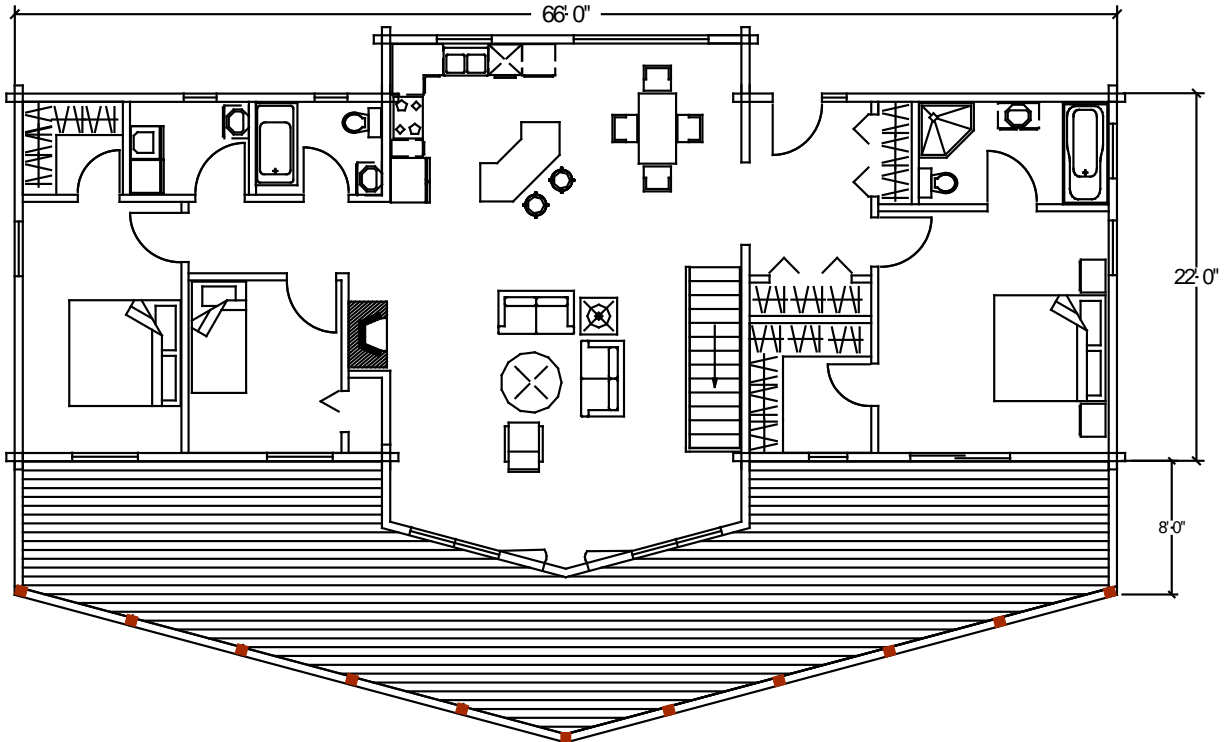

GEBHARDT CEDAR LOG HOME

Bungalow Grand Lake

1651 Sq.Ft.

Deck 656 Sq.ft.