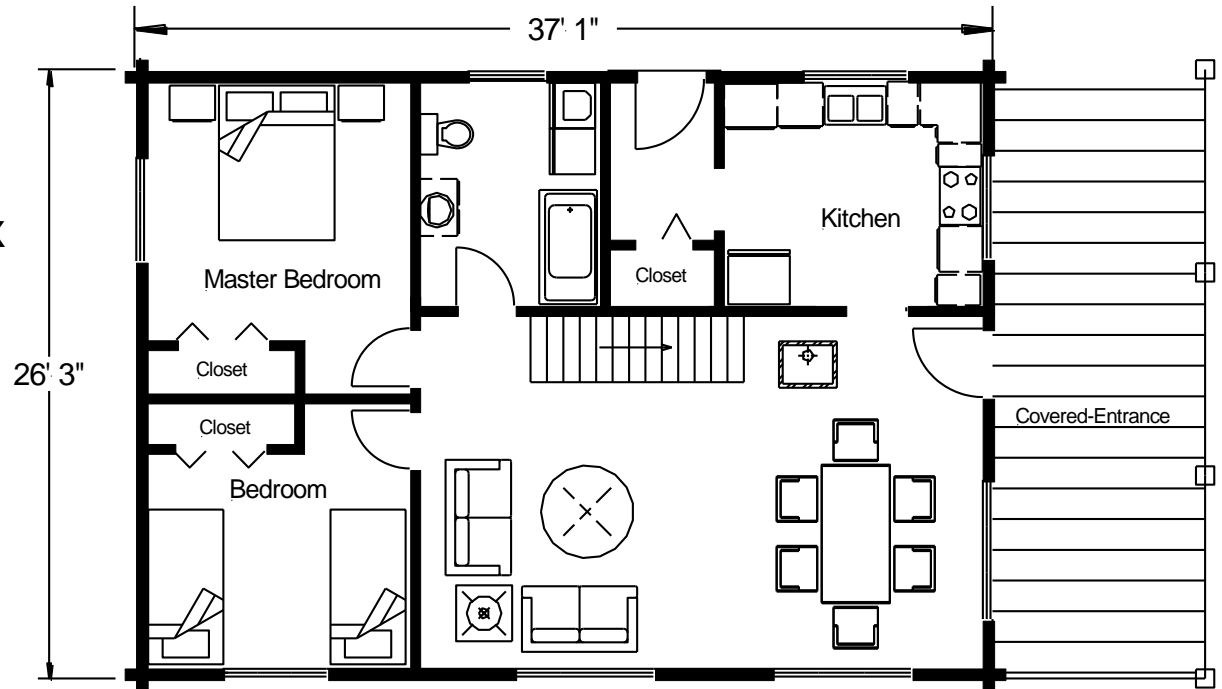

Bungalow Rose

975 Sq.Ft.

Log Kit only \$20,618.00 plus Tax

Weather Tight Shell-Kit

\$40,968.00 plus Tax

The Sunshine

1196 Sq. Ft.

Log Kit only \$21,850.00 plus Tax
Weather Tight Shell-Kitt \$43,090.00 plus Tax

Gebhardt International Cedar Homes Inc. Jemseg, N.B.

Material Package for Bungalow Rose and Sunshine

Special Price is only valid by order until 30. of April 2010
FOB Jemseg

Log Kit only

OUTSIDE WALLS

Exterior walls of custom-cut, T+G, 6" x 6" eastern white cedar solid D profile logs, with unique drip edge, machine rounded exterior and machine planed interior finish, Emseal sealing tape, 10" Spices,

Throubolt rods with nuts, washers and 1000 lbs compression springs for every corner. Rough buck frames for Exterior Doors and Windows.

Weather Tight Shell- Kit

OUTSIDE WALLS

Exterior walls of custom-cut, T+G, 6" x 6" eastern white cedar solid D profile logs, with unique drip edge, machine rounded exterior and machine planed interior finish, Emseal sealing tape, 10" Spices,