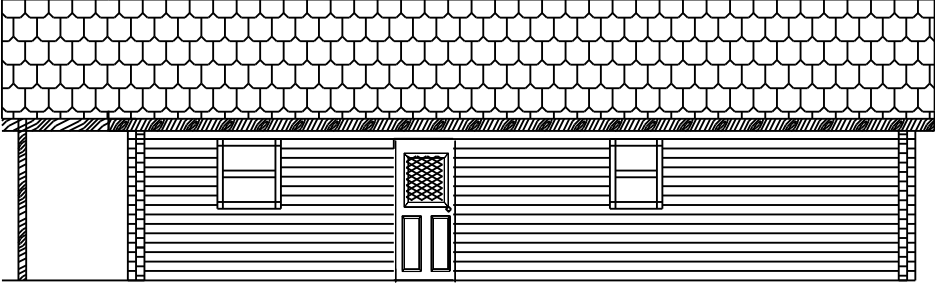

Bungalow Rose

975 Sq.Ft.

Log Kit only \$20,618.00 plus Tax

Weather Tight Shell-Kit

\$40,968.00 plus Tax

The Sunshine

1196 Sq. Ft.

Log Kit only \$21,850.00 plus Tax
Weather Tight Shell-Kitt \$43,090.00 plus Tax

Gebhardt International Cedar Homes Inc. Jemseg, N.B.

Material Package for Bungalow Rose and Sunshine

Special Price is only valid by order until 30. of April 2010
FOB Jemseg

Log Kit only

OUTSIDE WALLS

Exterior walls of custom-cut, T+G, 6" x 6" eastern white cedar solid D profile logs, with unique drip edge, machine rounded exterior and machine planed interior finish, Emseal sealing tape, 10" Spices,

Throubolt rods with nuts, washers and 1000 lbs compression springs for every corner. Rough buck frames for Exterior Doors and Windows.

Weather Tight Shell- Kit

OUTSIDE WALLS

Exterior walls of custom-cut, T+G, 6" x 6" eastern white cedar solid D profile logs, with unique drip edge, machine rounded exterior and machine planed interior finish, Emseal sealing tape, 10" Spices,

Throubolt rods with nuts, washers and 1000 lbs compression springs for every corner. Rough buck frames for Exterior Doors and Windows.

Gable Ends

7/16" OSB sheathing,

Tyvec House Wrap, 2x6" white cedar Log Siding..