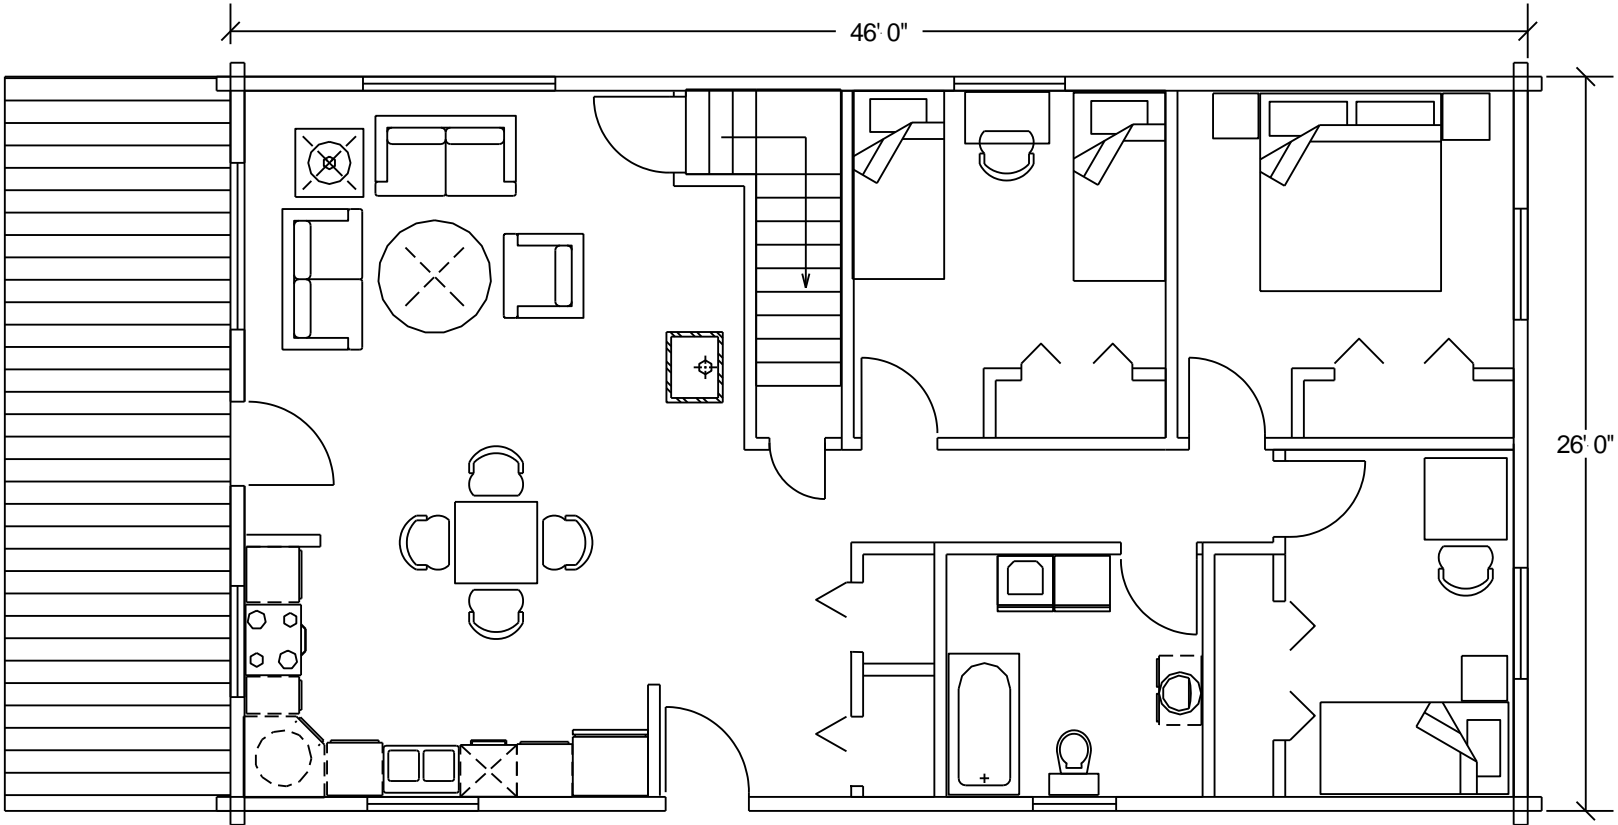

Bungalow Rose

975 Sq.Ft.

Log Kit only \$20,618.00 plus Tax

Weather Tight Shell-Kit

\$40,968.00 plus Tax

The Sunshine

1196 Sq. Ft.

Log Kit only \$21,850.00 plus Tax
Weather Tight Shell-Kitt \$43,090.00 plus Tax

Gebhardt International Cedar Homes Inc. Jemseg, N.B.

Material Package for Bungalow Rose and Sunshine

Special Price is only valid by order until 30. of April 2010
FOB Jemseg

Log Kit only

OUTSIDE WALLS

Exterior walls of custom-cut, T+G, 6" x 6" eastern white cedar solid D profile logs, with unique drip edge, machine rounded exterior and machine planed interior finish, Emseal sealing tape, 10" Spices,

Throubolt rods with nuts, washers and 1000 lbs compression springs for every corner. Rough buck frames for Exterior Doors and Windows.

Weather Tight Shell- Kit

OUTSIDE WALLS

Exterior walls of custom-cut, T+G, 6" x 6" eastern white cedar solid D profile logs, with unique drip edge, machine rounded exterior and machine planed interior finish, Emseal sealing tape, 10" Spices,