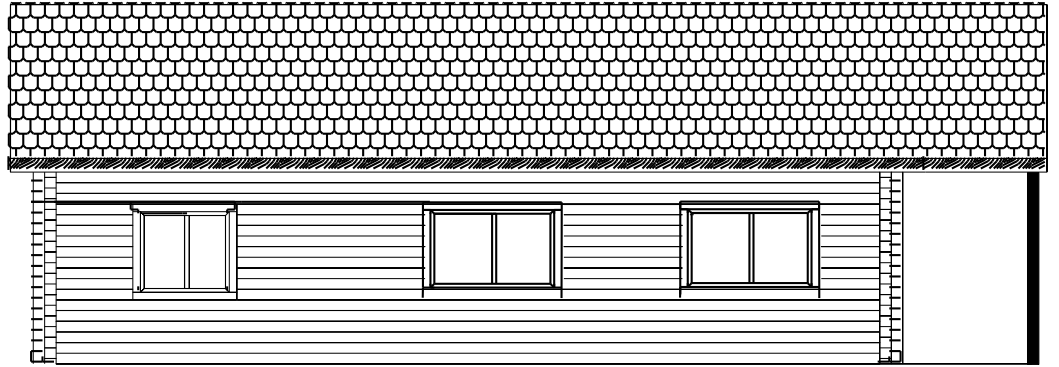

Bungalow Rose

975 Sq.Ft.

Log Kit only \$20,618.00 plus Tax

Weather Tight Shell-Kit

\$40,968.00 plus Tax

The Sunshine

1196 Sq. Ft.

Log Kit only \$21,850.00 plus Tax
Weather Tight Shell-Kitt \$43,090.00 plus Tax

Gebhardt International Cedar Homes Inc. Jemseg, N.B.

Material Package for Bungalow Rose and Sunshine

Special Price is only valid by order until 30. of April 2010
FOB Jemseg

Log Kit only

OUTSIDE WALLS

Exterior walls of custom-cut, T+G, 6" x 6" eastern white cedar solid D profile logs, with unique drip edge, machine rounded exterior and machine planed interior finish, Emseal sealing tape, 10" Spices,

Throubolt rods with nuts, washers and 1000 lbs compression springs for every corner. Rough buck frames for Exterior Doors and Windows.

Weather Tight Shell- Kit

OUTSIDE WALLS

Exterior walls of custom-cut, T+G, 6" x 6" eastern white cedar solid D profile logs, with unique drip edge, machine rounded exterior and machine planed interior finish, Emseal sealing tape, 10" Spices,

Throubolt rods with nuts, washers and 1000 lbs compression springs for every corner. Rough buck frames for Exterior Doors and Windows.

Gable Ends

7/16" OSB sheathing,

Tyvec House Wrap, 2x6" white cedar Log Siding..