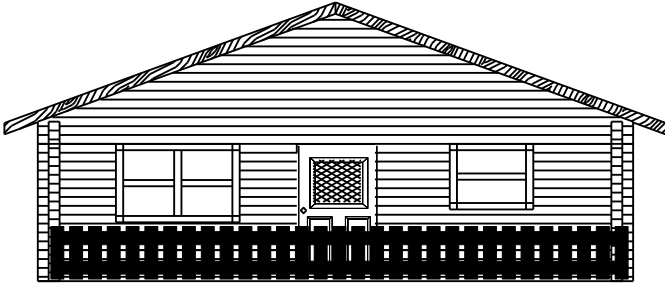

Bungalow Rose

975 Sq.Ft.

Log Kit only \$20,618.00 plus Tax

Weather Tight Shell-Kit

\$40,968.00 plus Tax

The Sunshine

1196 Sq. Ft.

Log Kit only \$21,850.00 plus Tax
Weather Tight Shell-Kitt \$43,090.00 plus Tax

Gebhardt International Cedar Homes Inc. Jemseg, N.B.

Material Package for Bungalow Rose and Sunshine

Special Price is only valid by order until 30. of April 2010
FOB Jemseg

Log Kit only

OUTSIDE WALLS

Exterior walls of custom-cut, T+G, 6" x 6" eastern white cedar solid D profile logs, with unique drip edge, machine rounded exterior and machine planed interior finish, Emseal sealing tape, 10" Spices,

Throubolt rods with nuts, washers and 1000 lbs compression springs for every corner. Rough buck frames for Exterior Doors and Windows.

Weather Tight Shell- Kit

OUTSIDE WALLS

Exterior walls of custom-cut, T+G, 6" x 6" eastern white cedar solid D profile logs, with unique drip edge, machine rounded exterior and machine planed interior finish, Emseal sealing tape, 10" Spices,

Throubolt rods with nuts, washers and 1000 lbs compression springs for every corner. Rough buck frames for Exterior Doors and Windows.

Gable Ends

7/16" OSB sheathing,

Tyvec House Wrap, 2x6" white cedar Log Siding..