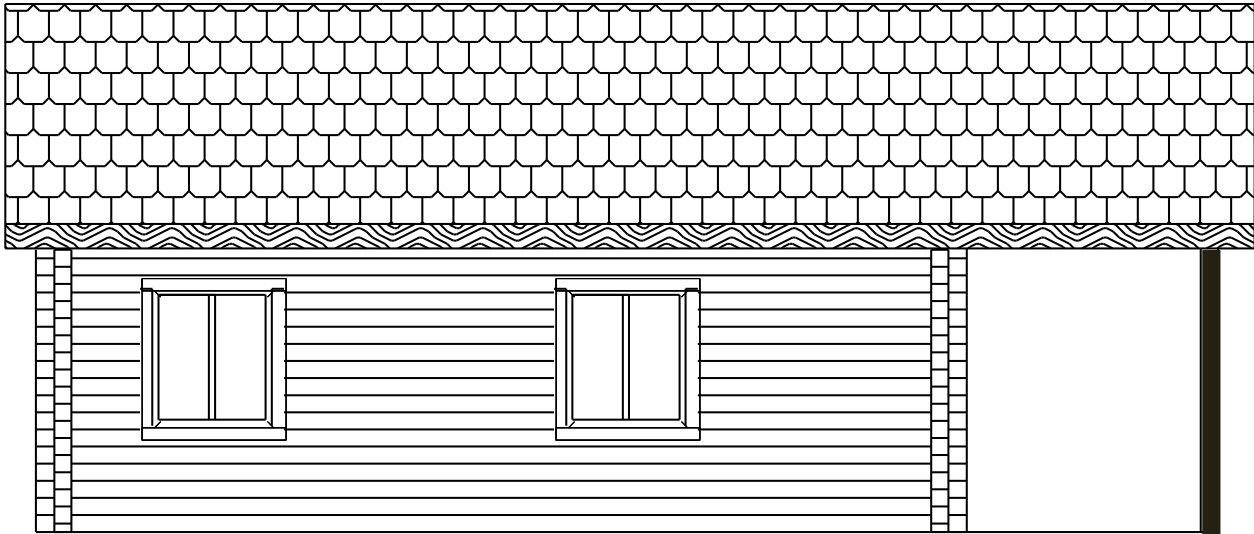

# Cottage 480Sq.ft.

Log Kit only \$ 12,590.00 plus Tax

Weather Tight Shell-Kit  
\$ 23,190.00 plus Tax

## Material Package for Bungalow Rose, Sunshine and Cottage 480 Sq.ft.

Special Price is only valid by order until 30. of April 2010  
FOB Jemseg

#### **OUTSIDE WALLS**

Exterior walls of custom-cut, T+G, 6" x 6" eastern white cedar solid D profile logs, with unique drip edge, machine rounded exterior and machine planed interior finish, Emseal sealing tape, 10" Spices, Throubolt rods with nuts, washers and 1000 lbs compression springs for every corner. Rough buck frames for Exterior Doors and Windows.