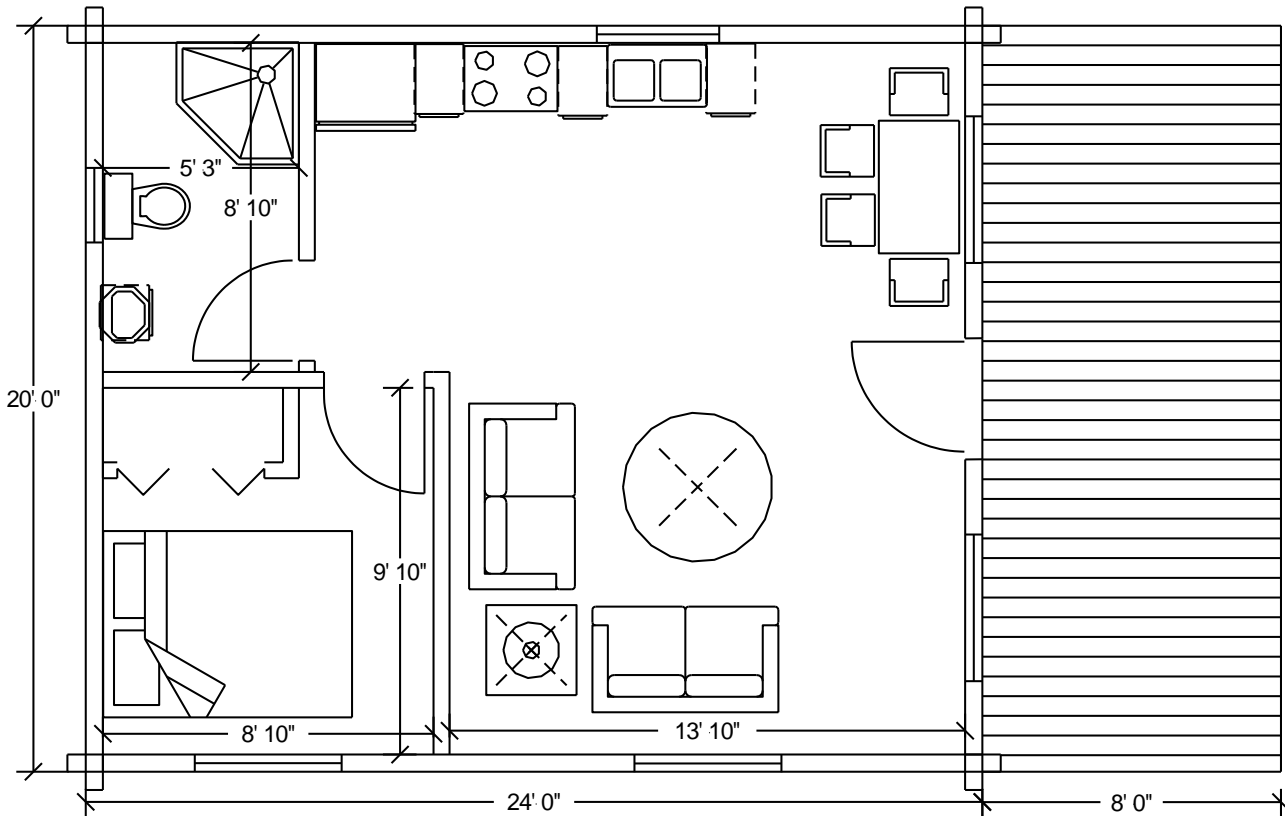

Cottage 480Sq.ft.

Log Kit only $ 12,590.00 plus Tax

Weather Tight Shell-Kit
$ 23,190.00 plus Tax